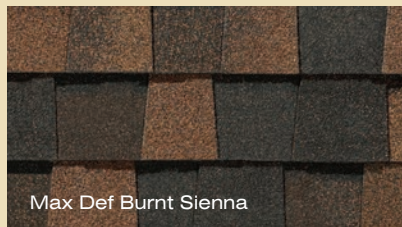

LANDMARK™ PREMIUM performs.

Lasting beauty. Exceptional durability. Peace of mind.

When you choose Landmark Premium, you make the decision that assures the beauty, durability and security of your home for generations.

Landmark Premium is engineered to outperform ordinary roofing in every category, keeping you comfortable, your home protected, and your peace-of-mind intact for years to come with a transferable warranty that's a leader in the industry.

With Max Def colors, a new dimension is added to shingles with a richer mixture of surface granules. You get a brighter, more vibrant, more dramatic appearance and depth of color. And the natural beauty of your roof shines through.

Specifications and warranty

- Two-piece laminated fiber glass-based construction
- Classic shades and dimensional appearance of natural wood or slate
- 300 lbs. per square
- Lifetime Limited Warranty
- 10-year SureStart™ protection
- 15-year 110 mph wind-resistance warranty (Upgradable to 130 MPH with use of CertainTeed starter and CertainTeed hip and ridge)

Reaching
for the
ENERGY
STARS.

As a 2013 ENERGY STAR Sustained Excellence recipient for Energy Management, we are proud of our commitment to designing high quality, sustainable roofing products.

NOTE: Due to limitations of printing reproduction, CertainTeed can not guarantee the identical match of the actual product color to the graphic representations throughout this publication.

ASK ABOUT ALL OF OUR OTHER CERTAINTEED® PRODUCTS AND SYSTEMS:

ROOFING • SIDING • TRIM • DECKING • RAILING • FENCE • FOUNDATIONS
GYPSUM • CEILINGS • INSULATION

www.certainteed.com <http://blog.certainteed.com>

CertainTeed Corporation
P.O. Box 860
Valley Forge, PA 19482

Professional: 800-233-8990
Consumer: 800-782-8777