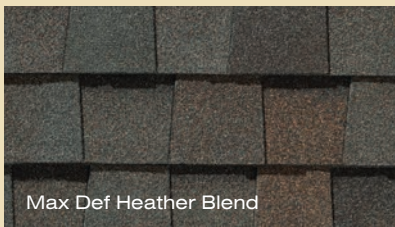

Max Def Moire Black